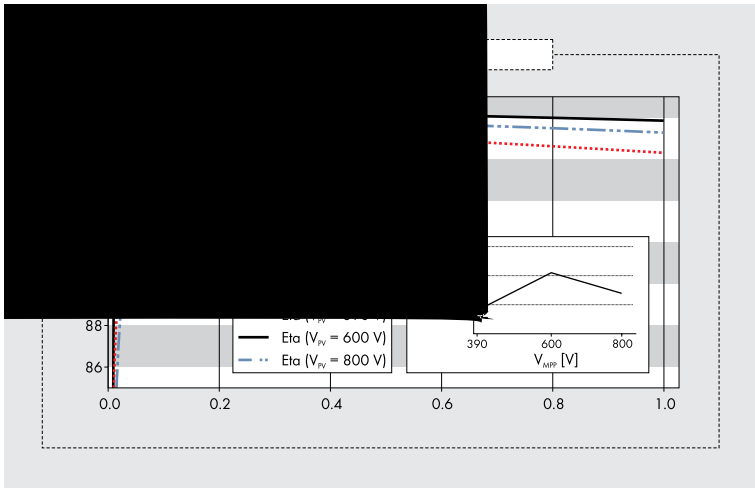

SUNNY TRIPOWER 20000TL / 25000TL

STP 20000TL-30 / STP 25000TL-30

Efficient

Safe

Flexible

Innovative

SUNNY TRIPOWER 20000TL / 25000TL

The versatile specialist for large-scale commercial plants and solar power plants

Accessories

Technical Data	Sunny Tripower 20000TL	Sunny Tripower 25000TL
Input (DC) Input (DC)		
Output (AC)		
Efficiency		
Protective devices		
General data		
Features		